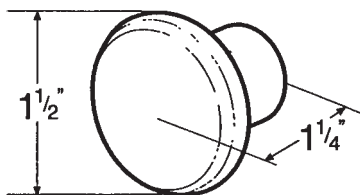

PLASTIC ECONOMY KNOB

ORDER NUMBER	COLOR
35-592	White
35-316	Black
36-125	Gray
35-594	Almond

PLASTIC ECONOMY WIRE PULL

3" Pull	96 mm Pull	COLOR
35-512	35-516	Almond
35-580	35-584	Black
35-582	35-586	Gray
35-514	35-518	White