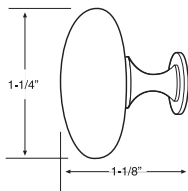

Decorative Hardware

STEEL WIRE PULLS

1" SCREW
SUPPLIED

OPTIONAL
1-1/2" SCREW
AVAILABLE

3"	3-1/2"	96 mm	4"	FINISH
35-550	35-556	35-570	35-562	Satin Chrome
35-552	35-558	35-572	35-564	Polished Chrome
35-554	35-412	35-574	35-406	Polished Brass

HOOD PULL

20mm Projection

METAL FLUSH HOOD PULL
Satin Chrome 96mm C/C
ORDER NUMBER 35-460

COMMODITY KNOBS

Satin Nickel | Satin Chrome | Polished Brass

Polished Chrome | Black | Aluminum

ORDER NUMBER	FINISH
35-180	Satin Nickel
35-181	Satin Chrome
35-182	Polished Brass
35-184	Polished Chrome
35-186	Black
35-188	Aluminum

PLASTIC ECONOMY VIPER HANDLE

3-3/4" or 96 mm	5" or 128 mm	COLOR
37-300	37-330	White
37-304	37-334	Black
37-302	37-332	Gray

WAVE PULL

WAVE PULL
96mm C/C
ORDER NUMBER 35-468

STAINLESS STEEL PULL

Features:

- Grade 304 marine use

ORDER NUMBER	FINISH
55-240	3" C/C Stainless Steel
55-242	96 mm CC Stainless Steel
55-244	4" C/C Stainless Steel

Kitchens

Doors

Kitchen
Accessories

Hinges

Drawer
Slides

Plywood
Melamine

Veneer
Edgbanding

Laminate

Solid
Surface

Closets

Furniture
Hardware

Pulls
&
Knobs

Lighting

Grommets

Locks,
Lock
Systems

Molding,
Carvings

Tools

Adhesives
Solvents
Abrasives

Chemicals
Staples
Screws