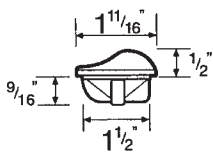

PLASTIC FLUSH PULLS

Furniture Hardware

Pulls & Knobs

Lighting

Grommets

Locks, Lock Systems

Molding, Carvings

Tools

Adhesives Solvents Abrasives

Chemicals Staples Screws

JUMBO FLUSH MOUNT PLASTIC

ORDER NUMBER	FINISH
35-462	POLISHED CHROME
35-464	SATIN CHROME
35-466	POLISHED BRASS

CONFORMS TO ADA
& ANSI CODES