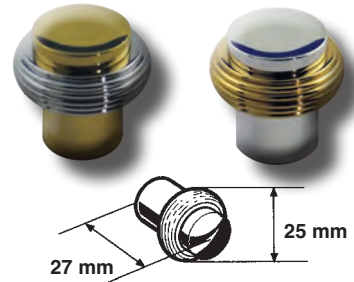

Decorative Hardware

MODERN

	ORDER NUMBER	DESCRIPTION	C/C
Kitchens	H9560-079	PULL - BRASS BAR/CHROME LEGS	96MM
Doors	H9560-080	PULL - CHROME BAR/BRASS LEGS	96MM
Kitchen Accessories	H9265-079	KNOB - CHROME BASE/BRASS RINGS	N/A
	H9265-080	KNOB - BRASS BASE/CHROME RINGS	N/A
Hinges	H9524-079	PULL - BRASS BAR/CHROME RINGS	96MM
	H9524-080	PULL - CHROME BAR/BRASS RINGS	96MM
	H9528-079	PULL - BRASS BAR/CHROME RINGS	4"
Drawer Slides	H9528-080	PULL - CHROME BAR/BRASS RINGS	4"
	H4130-050	PULL - COOPER / PEWTER	96MM
Plywood Melamine	H4131-050	PULL - COOPER / PEWTER	96MM
	H4140-078	PULL - SATIN CHROME	96MM
Veneer Edgebanding	H7010-079	PULL - POLISHED CHROME	96MM
	H7010-073	PULL - MATTE CHROME	96MM

28mm KNOB
DUAL TONE