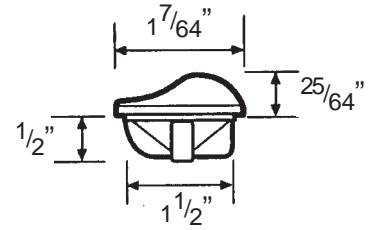

Decorative Hardware

CONFORMS TO ADA & ANSI CODES

Kitchens

METAL FLUSH PULLS

Doors

Kitchen Accessories

Hinges

Drawer Slides

Plywood Melamine

Veneer Edgebanding

Laminate

Solid Surface