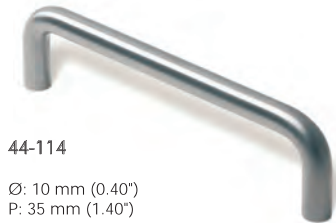

Locks,  
Lock  
Systems

Molding,  
Carvings

Tools

Adhesives  
Solvents  
Abrasives

Chemicals  
Staples  
Screws

44-114

Ø: 10 mm (0.40")  
P: 35 mm (1.40")

stocked in 9 different lengths