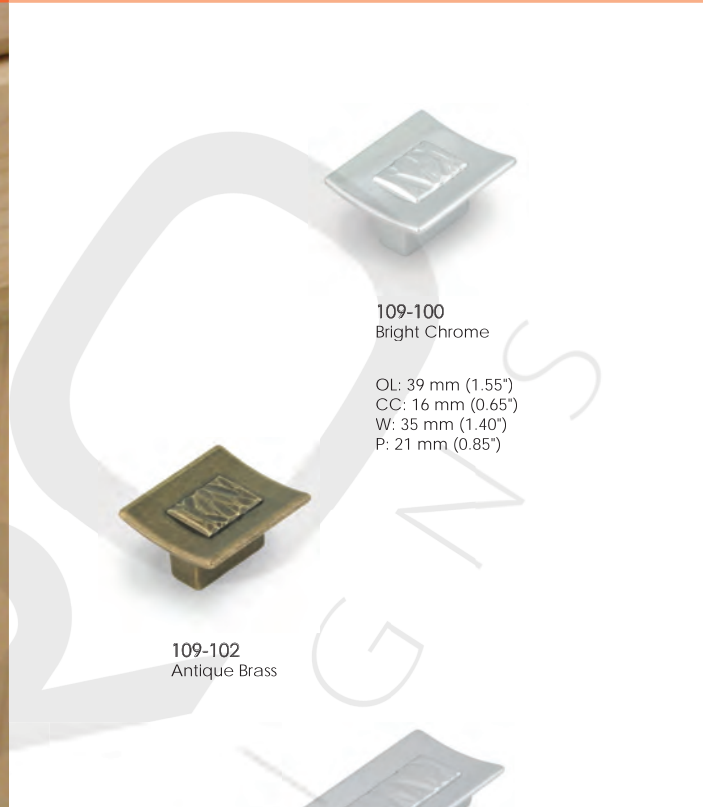

## Onyx

Zinc Alloy

Kitchens

Doors

Kitchen  
Accessories

Hinges

Drawer  
Slides

Plywood  
Melamine

Veneer  
Edgebanding

Laminate

Solid  
Surface

Closets

Furniture  
Hardware

Pulls  
&  
Knobs

Lighting

Grommets

Locks,  
Lock  
Systems

Molding,  
Carvings

Tools

Adhesives  
Solvents  
Abrasives

Chemicals  
Staples  
Screws

109-100  
Bright Chrome

OL: 39 mm (1.55")  
CC: 16 mm (0.65")  
W: 35 mm (1.40")  
P: 21 mm (0.85")