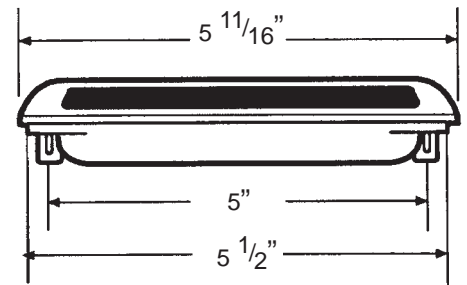

FLUSH MOUNT METAL 5" C/C

ORDER NUMBER	FINISH
35-430	MATTE CHROME
35-432	BLACK

Closets

PLASTIC FLUSH PULLS

Furniture Hardware

Pulls & Knobs

Lighting

Grommets

Locks, Lock Systems

Molding, Carvings

Tools

Adhesives Solvents Abrasives

Chemicals Staples Screws