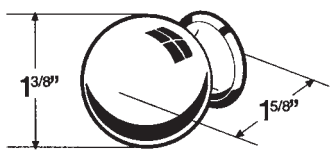

Order Number **37-510**