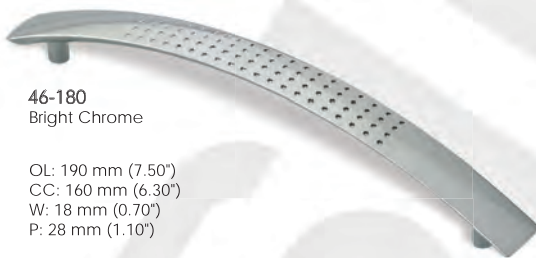

46-180
Bright Chrome

OL: 190 mm (7.50")
CC: 160 mm (6.30")
W: 18 mm (0.70")
P: 28 mm (1.10")