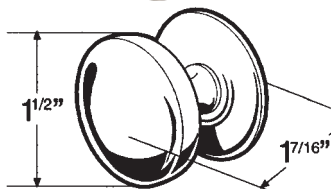

Order Number **37-506**