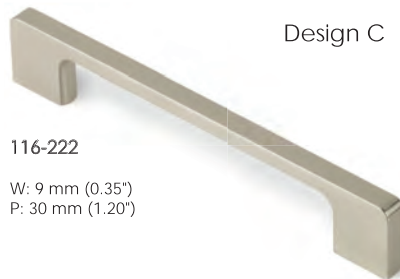

Design B (stocked in 6 different lengths)

116-160	OL: 104 mm (4.10")	CC: 96 mm (3.75")	Bright Chrome
116-162	OL: 136 mm (5.35")	CC: 128 mm (5.00")	Bright Chrome
116-164	OL: 168 mm (6.60")	CC: 160 mm (6.30")	Bright Chrome
116-166	OL: 200 mm (7.85")	CC: 192 mm (7.55")	Bright Chrome
116-168	OL: 232 mm (9.15")	CC: 224 mm (8.80")	Bright Chrome
116-170	OL: 328 mm (12.90")	CC: 320 mm (12.60")	Bright Chrome
116-172	OL: 104 mm (4.10")	CC: 96 mm (3.75")	Fine Brushed Nickel
116-174	OL: 136 mm (5.35")	CC: 128 mm (5.00")	Fine Brushed Nickel
116-176	OL: 168 mm (6.60")	CC: 160 mm (6.30")	Fine Brushed Nickel
116-178	OL: 200 mm (7.85")	CC: 192 mm (7.55")	Fine Brushed Nickel
116-180	OL: 232 mm (9.15")	CC: 224 mm (8.80")	Fine Brushed Nickel
116-182	OL: 328 mm (12.90")	CC: 320 mm (12.60")	Fine Brushed Nickel

Design C (stocked in 3 different lengths)

116-200	OL: 140 mm (5.50")	CC: 128 mm (5.00")	Bright Chrome
116-202	OL: 172 mm (6.75")	CC: 160 mm (6.30")	Bright Chrome
116-204	OL: 204 mm (8.05")	CC: 192 mm (7.55")	Bright Chrome
116-220	OL: 140 mm (5.50")	CC: 128 mm (5.00")	Fine Brushed Nickel
116-222	OL: 172 mm (6.75")	CC: 160 mm (6.30")	Fine Brushed Nickel
116-224	OL: 204 mm (8.05")	CC: 192 mm (7.55")	Fine Brushed Nickel

- Kitchens
- Doors
- Kitchen Accessories
- Hinges
- Drawer Slides
- Plywood Melamine
- Veneer Edgbanding
- Laminate
- Solid Surface
- Closets
- Furniture Hardware
- Pulls & Knobs
- Lighting
- Grommets
- Locks, Lock Systems
- Molding, Carvings
- Tools
- Adhesives Solvents Abrasives
- Chemicals Staples Screws

SPECIAL ORDER CONTACT YOUR SALESPERSON FOR DETAILS