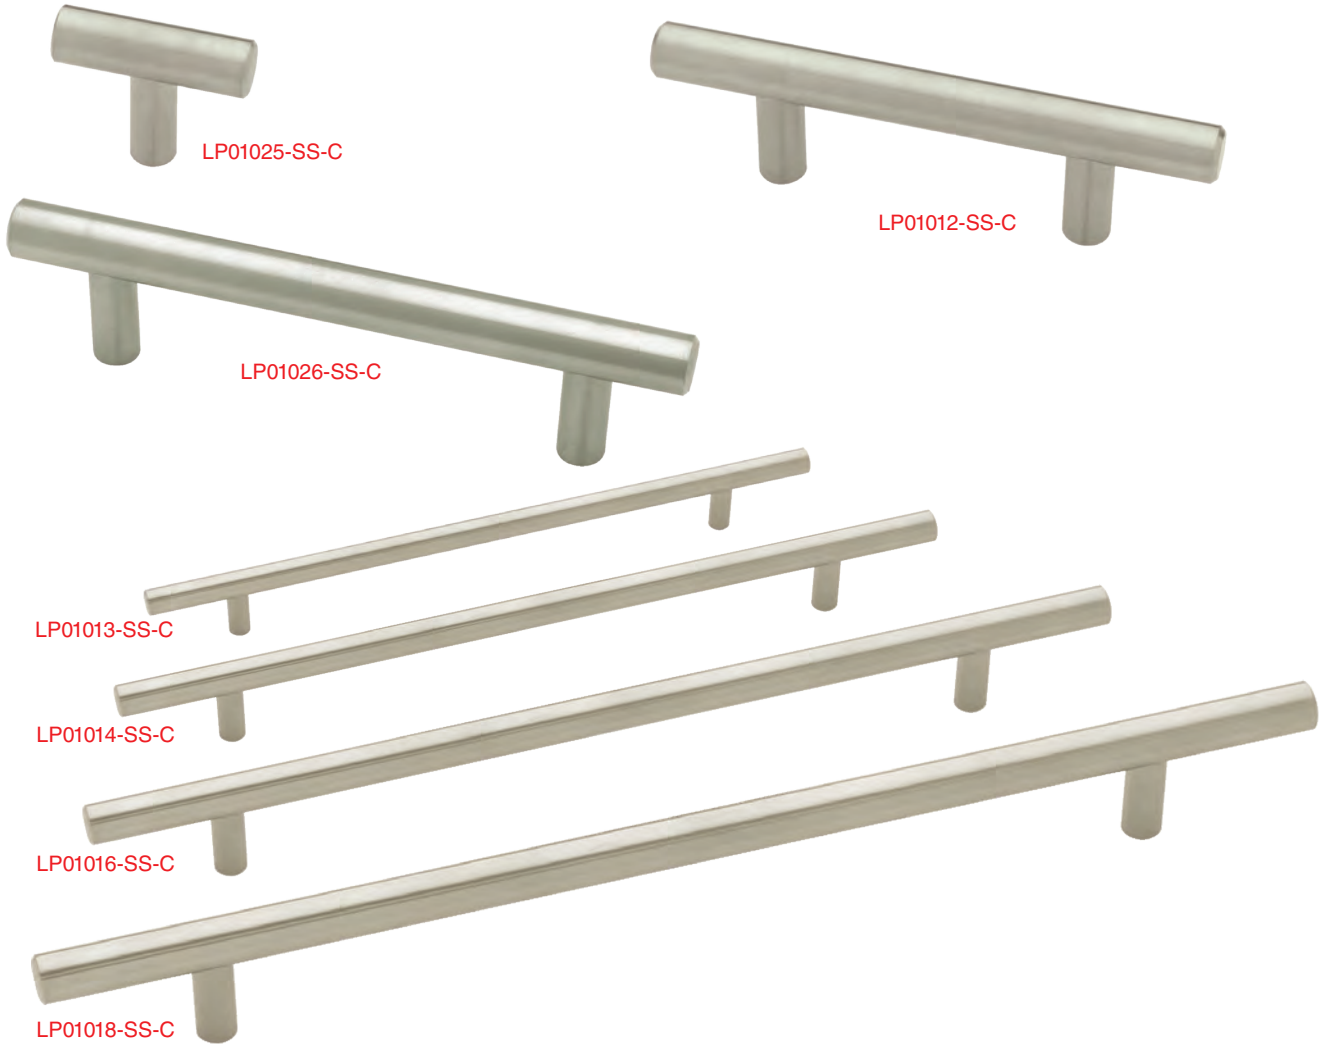

# Decorative Hardware

### STEEL BAR PULL

STEEL BAR PULL		
PART #	C/C	OVERALL
LP01025-SS-C	-	40mm Steel Bar Knob
LP01012-SS-C	96mm	135mm Steel Bar Pull
LP01026-SS-C	128mm	188mm Steel Bar Pull
LP01013-SS-C	160mm	220mm Steel Bar Pull
LP01014-SS-C	192mm	272mm Steel Bar Pull
LP01016-SS-C	256mm	336mm Steel Bar Pull
LP01018-SS-C	320mm	400mm Steel Bar Pull