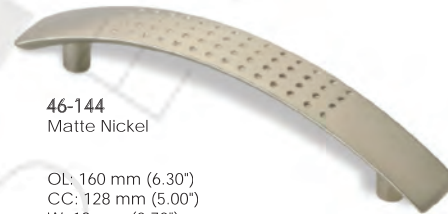

46-144
Matte Nickel

OL: 160 mm (6.30")
CC: 128 mm (5.00")
W: 18 mm (0.70")
P: 28 mm (1.10")

46-180 Bright Chrome
46-182 Matte Chrome
46-184 Matte Nickel
46-186 Fine Brushed Nickel

46-140 Bright Chrome
46-142 Matte Chrome
46-144 Matte Nickel
46-146 Fine Brushed Nickel

Ø: 34 mm (1.35")
P: 27 mm (1.05")