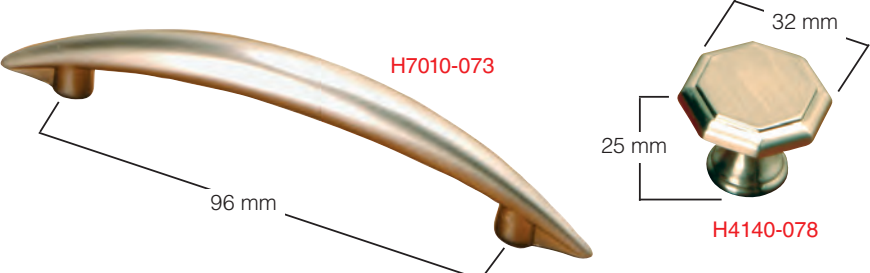

### STEEL BAR PULL

STEEL BAR PULL		
PART #	C/C	OVERALL
LP01025-SS-C	-	40mm Steel Bar Knob
LP01012-SS-C	96mm	135mm Steel Bar Pull
LP01026-SS-C	128mm	188mm Steel Bar Pull
LP01013-SS-C	160mm	220mm Steel Bar Pull
LP01014-SS-C	192mm	272mm Steel Bar Pull
LP01016-SS-C	256mm	336mm Steel Bar Pull
LP01018-SS-C	320mm	400mm Steel Bar Pull

## MODERN

	ORDER NUMBER	DESCRIPTION	C/C
Kitchens	<b>H9560-079</b>	PULL - BRASS BAR/CHROME LEGS	96MM
Doors	<b>H9560-080</b>	PULL - CHROME BAR/BRASS LEGS	96MM
Kitchen Accessories	<b>H9265-079</b>	KNOB - CHROME BASE/BRASS RINGS	N/A
	<b>H9265-080</b>	KNOB - BRASS BASE/CHROME RINGS	N/A
Hinges	<b>H9524-079</b>	PULL - BRASS BAR/CHROME RINGS	96MM
	<b>H9524-080</b>	PULL - CHROME BAR/BRASS RINGS	96MM
	<b>H9528-079</b>	PULL - BRASS BAR/CHROME RINGS	4"
Drawer Slides	<b>H9528-080</b>	PULL - CHROME BAR/BRASS RINGS	4"
	<b>H4130-050</b>	PULL - COOPER / PEWTER	96MM
Plywood Melamine	<b>H4131-050</b>	PULL - COOPER / PEWTER	96MM
	<b>H4140-078</b>	PULL - SATIN CHROME	96MM
Veneer Edgebanding	<b>H7010-079</b>	PULL - POLISHED CHROME	96MM
	<b>H7010-073</b>	PULL - MATTE CHROME	96MM

**28mm KNOB**  
DUAL TONE

**H9524-079**

**H9524-080**

**H4131-050**

**H4130-050**

**H7010-073**

**H4140-078**

96 mm