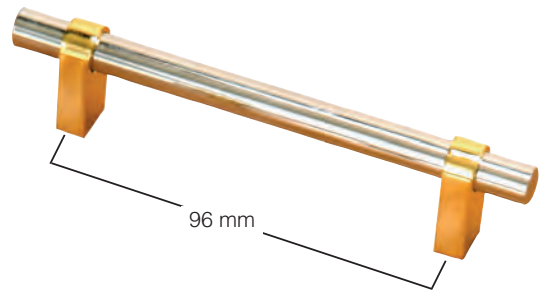

### STEEL BAR PULL

STEEL BAR PULL		
PART #	C/C	OVERALL
LP01025-SS-C	-	40mm Steel Bar Knob
LP01012-SS-C	96mm	135mm Steel Bar Pull
LP01026-SS-C	128mm	188mm Steel Bar Pull
LP01013-SS-C	160mm	220mm Steel Bar Pull
LP01014-SS-C	192mm	272mm Steel Bar Pull
LP01016-SS-C	256mm	336mm Steel Bar Pull
LP01018-SS-C	320mm	400mm Steel Bar Pull

**28mm KNOB**  
DUAL TONE

**H9524-079**

**H9524-080**

**H4131-050**

**H4130-050**

**H7010-073**

**H4140-078**

96 mm