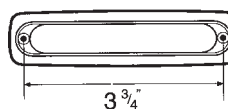

FLUSH MOUNT PLASTIC

ORDER NUMBER	FINISH
35-452	POLISHED CHROME
35-454	SATIN CHROME
35-456	POLISHED BRASS