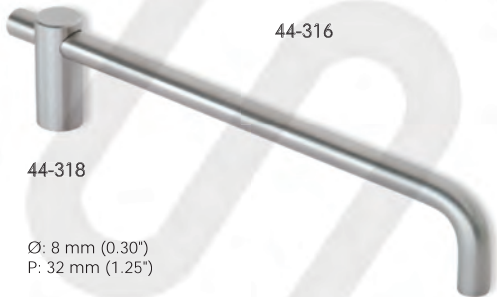

Decorative Hardware

Stainless Steel

Kitchens

Doors

Kitchen
Accessories

Hinges

Drawer
Slides

Plywood
Melamine

Veneer
Edgebanding

Laminate

Solid
Surface

Closets

Furniture
Hardware

Pulls
&
Knobs

Lighting

Grommets

Locks,
Lock
Systems

Molding,
Carvings

Tools

Adhesives
Solvents
Abrasives

Chemicals
Staples
Screws

- 44-170 Ø: 20 mm (0.80") P: 28 mm (1.10")
- 44-171 Ø: 10 mm (0.40") P: 24 mm (0.95")
- 44-172 Ø: 25 mm (1.00") P: 30 mm (1.20")
- 44-173 Ø: 15 mm (0.60") P: 26 mm (1.05")
- 44-174 Ø: 30 mm (1.20") P: 33 mm (1.30")

44-318

Ø: 8 mm (0.30")
P: 32 mm (1.25")

- 44-315 OL: 87 mm (3.45") CC: adjustable
- 44-316 OL: 119 mm (4.70") CC: adjustable
- 44-318 OL: 151 mm (5.95") CC: adjustable

- 44-320 Ø: 20 mm (0.80") P: 17 mm (0.65")
- 44-322 Ø: 25 mm (1.00") P: 21 mm (0.85")
- 44-324 Ø: 30 mm (1.20") P: 24 mm (0.95")
- 44-326 Ø: 35 mm (1.40") P: 27 mm (1.05")

Ø: 12 mm (0.45")
P: 21 mm (0.85")

Ø: 11 mm (0.45")
P: 21 mm (0.85")