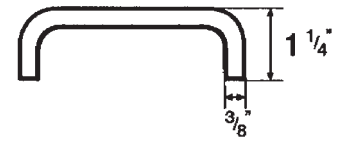

Decorative Hardware

BUILDERS COMMODITY

Kitchens
Doors
Kitchen Accessories
Hinges
Drawer Slides
Plywood Melamine
Veneer Edgebanding

ORDER NUMBER	FAMILY	DESCRIPTION	FINISH
35-576	Commodity	128mm C/C Bow Pull	SN - Satin Nickel
35-566	Commodity	96mm C/C Bow Pull	AL - Aluminum
35-181	Commodity	1-1/4" Round Knob	SC - Satin Chrome
35-182	Commodity	1-1/4" Round Knob	PB - Polished Brass
35-184	Commodity	1-1/4" Round Knob	PC - Polished Chrome
35-180	Commodity	1-1/4" Round Knob	SN - Satin Nickel
35-574	Commodity	96mm Wire Pull	PB - Polished Brass
35-568	Commodity	96mm Wire Pull	AL - Aluminum
35-572	Commodity	96mm Wire Pull	PC - Polished Chrome
35-570	Commodity	96mm Wire Pull	SC - Satin Chrome
LPO270A-SN-C	Commodity	96mm Tapered Bow Pull	SN - Satin Nickel

Knobs

ORDER NUMBER	FINISH
35-180	Satin Nickel
35-181	Satin Chrome
35-182	Polished Brass
35-184	Polished Chrome
35-186	Black
35-188	Aluminum

Laminate
Solid Surface
Closets
Furniture Hardware
Pulls & Knobs

Lighting
Grommets
Locks, Lock Systems
Molding, Carvings
Tools

PLASTIC ECONOMY KNOB

ORDER NUMBER	COLOR
35-592	White
35-316	Black
36-125	Gray
35-594	Almond

PLASTIC ECONOMY WIRE PULL

3" Pull	96 mm Pull	COLOR
35-512	35-516	Almond
35-580	35-584	Black
35-582	35-586	Gray
35-514	35-518	White

SOLID BRASS KNOBS

ORDER NUMBER	FINISH
37-516	Polished Brass / White Insert
37-520	Polished Brass / Almond Insert
37-522	Polished Chrome / White Insert
37-526	Polished Chrome / Almond Insert

Adhesives
Solvents
Abrasives
Chemicals
Staples
Screws

CONTACT YOUR SALESPERSON FOR DIFFERENT FINISHES AND COLORS