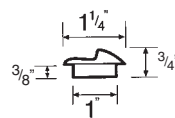

FLUSH MOUNT