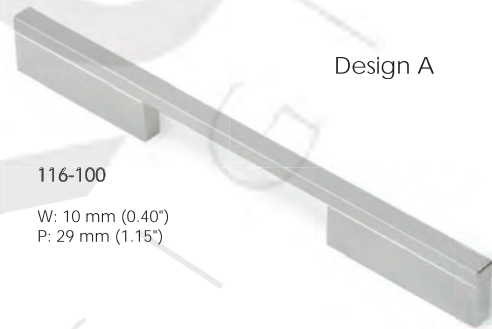

Design B (stocked in 6 different lengths)

116-160	OL: 104 mm (4.10")	CC: 96 mm (3.75")	Bright Chrome
116-162	OL: 136 mm (5.35")	CC: 128 mm (5.00")	Bright Chrome
116-164	OL: 168 mm (6.60")	CC: 160 mm (6.30")	Bright Chrome
116-166	OL: 200 mm (7.85")	CC: 192 mm (7.55")	Bright Chrome
116-168	OL: 232 mm (9.15")	CC: 224 mm (8.80")	Bright Chrome
116-170	OL: 328 mm (12.90")	CC: 320 mm (12.60")	Bright Chrome
116-172	OL: 104 mm (4.10")	CC: 96 mm (3.75")	Fine Brushed Nickel
116-174	OL: 136 mm (5.35")	CC: 128 mm (5.00")	Fine Brushed Nickel
116-176	OL: 168 mm (6.60")	CC: 160 mm (6.30")	Fine Brushed Nickel
116-178	OL: 200 mm (7.85")	CC: 192 mm (7.55")	Fine Brushed Nickel
116-180	OL: 232 mm (9.15")	CC: 224 mm (8.80")	Fine Brushed Nickel
116-182	OL: 328 mm (12.90")	CC: 320 mm (12.60")	Fine Brushed Nickel

Design C (stocked in 3 different lengths)

116-200	OL: 140 mm (5.50")	CC: 128 mm (5.00")	Bright Chrome
116-202	OL: 172 mm (6.75")	CC: 160 mm (6.30")	Bright Chrome
116-204	OL: 204 mm (8.05")	CC: 192 mm (7.55")	Bright Chrome
116-220	OL: 140 mm (5.50")	CC: 128 mm (5.00")	Fine Brushed Nickel
116-222	OL: 172 mm (6.75")	CC: 160 mm (6.30")	Fine Brushed Nickel
116-224	OL: 204 mm (8.05")	CC: 192 mm (7.55")	Fine Brushed Nickel

- Kitchens
- Doors
- Kitchen Accessories
- Hinges
- Drawer Slides
- Plywood Melamine
- Veneer Edgbanding
- Laminate
- Solid Surface
- Closets
- Furniture Hardware
- Pulls & Knobs
- Lighting
- Grommets
- Locks, Lock Systems
- Molding, Carvings
- Tools
- Adhesives Solvents Abrasives
- Chemicals Staples Screws

SPECIAL ORDER CONTACT YOUR SALESPERSON FOR DETAILS