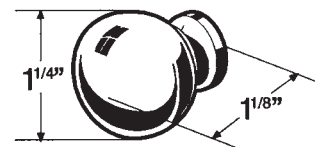

Order Number **37-504**