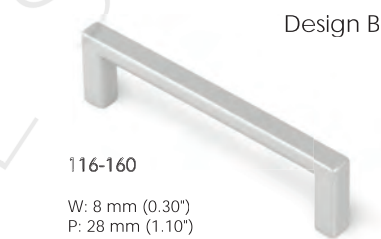

Design B (stocked in 6 different lengths)

116-160	OL: 104 mm (4.10")	CC: 96 mm (3.75")	Bright Chrome
116-162	OL: 136 mm (5.35")	CC: 128 mm (5.00")	Bright Chrome
116-164	OL: 168 mm (6.60")	CC: 160 mm (6.30")	Bright Chrome
116-166	OL: 200 mm (7.85")	CC: 192 mm (7.55")	Bright Chrome
116-168	OL: 232 mm (9.15")	CC: 224 mm (8.80")	Bright Chrome
116-170	OL: 328 mm (12.90")	CC: 320 mm (12.60")	Bright Chrome
116-172	OL: 104 mm (4.10")	CC: 96 mm (3.75")	Fine Brushed Nickel
116-174	OL: 136 mm (5.35")	CC: 128 mm (5.00")	Fine Brushed Nickel
116-176	OL: 168 mm (6.60")	CC: 160 mm (6.30")	Fine Brushed Nickel
116-178	OL: 200 mm (7.85")	CC: 192 mm (7.55")	Fine Brushed Nickel
116-180	OL: 232 mm (9.15")	CC: 224 mm (8.80")	Fine Brushed Nickel
116-182	OL: 328 mm (12.90")	CC: 320 mm (12.60")	Fine Brushed Nickel

Design C (stocked in 3 different lengths)

116-200	OL: 140 mm (5.50")	CC: 128 mm (5.00")	Bright Chrome
116-202	OL: 172 mm (6.75")	CC: 160 mm (6.30")	Bright Chrome
116-204	OL: 204 mm (8.05")	CC: 192 mm (7.55")	Bright Chrome
116-220	OL: 140 mm (5.50")	CC: 128 mm (5.00")	Fine Brushed Nickel
116-222	OL: 172 mm (6.75")	CC: 160 mm (6.30")	Fine Brushed Nickel
116-224	OL: 204 mm (8.05")	CC: 192 mm (7.55")	Fine Brushed Nickel

- Kitchens
- Doors
- Kitchen Accessories
- Hinges
- Drawer Slides
- Plywood Melamine
- Veneer Edgbanding
- Laminate
- Solid Surface
- Closets
- Furniture Hardware
- Pulls & Knobs
- Lighting
- Grommets
- Locks, Lock Systems
- Molding, Carvings
- Tools
- Adhesives Solvents Abrasives
- Chemicals Staples Screws

SPECIAL ORDER CONTACT YOUR SALESPERSON FOR DETAILS