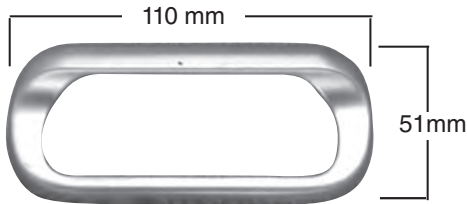

HOOD PULL

20mm Projection

METAL FLUSH HOOD PULL
Satin Chrome 96mm C/C
ORDER NUMBER 35-460