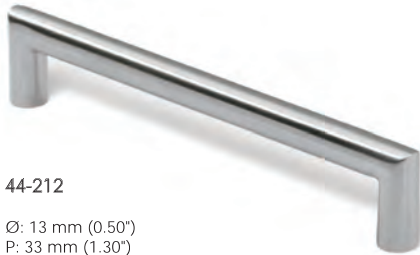

Veneer  
Edgebanding

Laminate

Solid  
Surface

Closets

Furniture  
Hardware

Pulls  
&  
Knobs

Lighting

Grommets

Locks,  
Lock  
Systems

Molding,  
Carvings

Tools

Adhesives  
Solvents  
Abrasives

Chemicals  
Staples  
Screws

44-212

Ø: 13 mm (0.50")  
P: 33 mm (1.30")

stocked in 11 different lengths