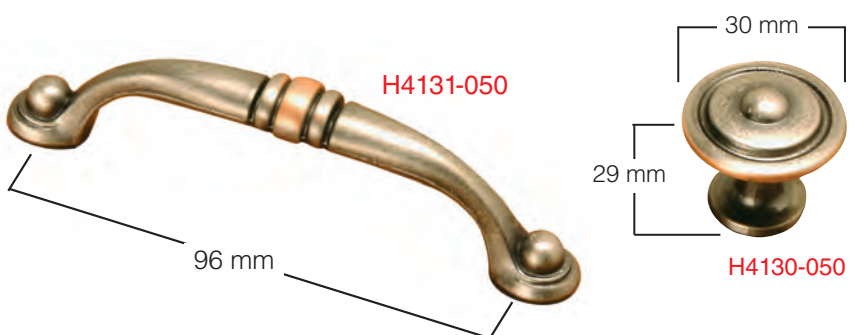

### STEEL BAR PULL

STEEL BAR PULL		
PART #	C/C	OVERALL
LP01025-SS-C	-	40mm Steel Bar Knob
LP01012-SS-C	96mm	135mm Steel Bar Pull
LP01026-SS-C	128mm	188mm Steel Bar Pull
LP01013-SS-C	160mm	220mm Steel Bar Pull
LP01014-SS-C	192mm	272mm Steel Bar Pull
LP01016-SS-C	256mm	336mm Steel Bar Pull
LP01018-SS-C	320mm	400mm Steel Bar Pull

### STAINLESS STEEL 304

PART #	C/C	OVERALL	C/C	OVERALL
35-190	76mm	146mm	3"	5-3/4"
35-192	96mm	178mm	3-3/4"	7"
35-194	176mm	253mm	7"	10"
35-196	248mm	330mm	9-3/4"	13"
35-198	327mm	405mm	12-3/4"	16"
35-200	400mm	480mm	15-3/4"	19"
35-202	480mm	558mm	19"	22"
35-204	552mm	633mm	21-3/4"	25"
35-206	631mm	710mm	24-3/4"	28"
35-208	782mm	863mm	30-3/4"	34"

## MODERN

	ORDER NUMBER	DESCRIPTION	C/C
Kitchens	<b>H9560-079</b>	PULL - BRASS BAR/CHROME LEGS	96MM
Doors	<b>H9560-080</b>	PULL - CHROME BAR/BRASS LEGS	96MM
Kitchen Accessories	<b>H9265-079</b>	KNOB - CHROME BASE/BRASS RINGS	N/A
	<b>H9265-080</b>	KNOB - BRASS BASE/CHROME RINGS	N/A
Hinges	<b>H9524-079</b>	PULL - BRASS BAR/CHROME RINGS	96MM
	<b>H9524-080</b>	PULL - CHROME BAR/BRASS RINGS	96MM
	<b>H9528-079</b>	PULL - BRASS BAR/CHROME RINGS	4"
Drawer Slides	<b>H9528-080</b>	PULL - CHROME BAR/BRASS RINGS	4"
	<b>H4130-050</b>	PULL - COOPER / PEWTER	96MM
Plywood Melamine	<b>H4131-050</b>	PULL - COOPER / PEWTER	96MM
	<b>H4140-078</b>	PULL - SATIN CHROME	96MM
Veneer Edgebanding	<b>H7010-079</b>	PULL - POLISHED CHROME	96MM
	<b>H7010-073</b>	PULL - MATTE CHROME	96MM

**28mm KNOB**  
DUAL TONE

**H9524-079**

**H9524-080**

**H4131-050**

**H4130-050**

**H7010-073**

**H4140-078**

96 mm