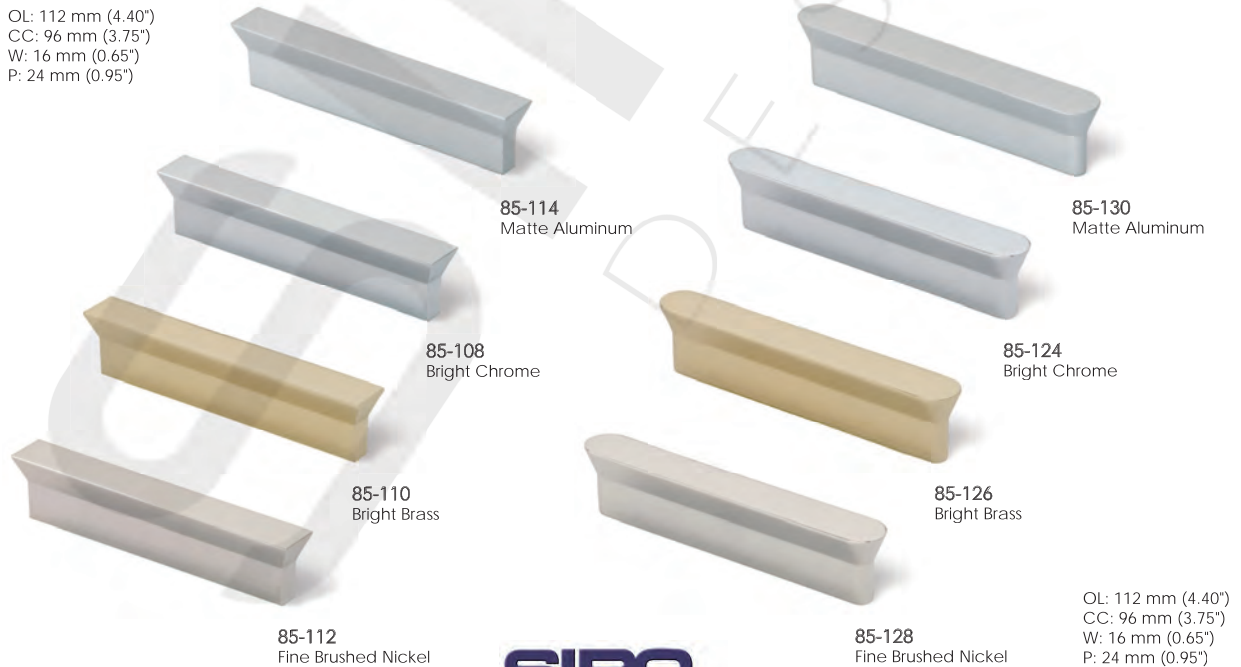

Plywood Melamine

Veneer Edgebanding

Laminate

Solid Surface

Closets

Furniture Hardware

Pulls & Knobs

Lighting

Grommets

Locks, Lock Systems

Molding, Carvings

Tools

Adhesives Solvents Abrasives

Chemicals Staples Screws

OL: 112 mm (4.40")  
CC: 96 mm (3.75")  
W: 16 mm (0.65")  
P: 24 mm (0.95")

# Decorative Hardware