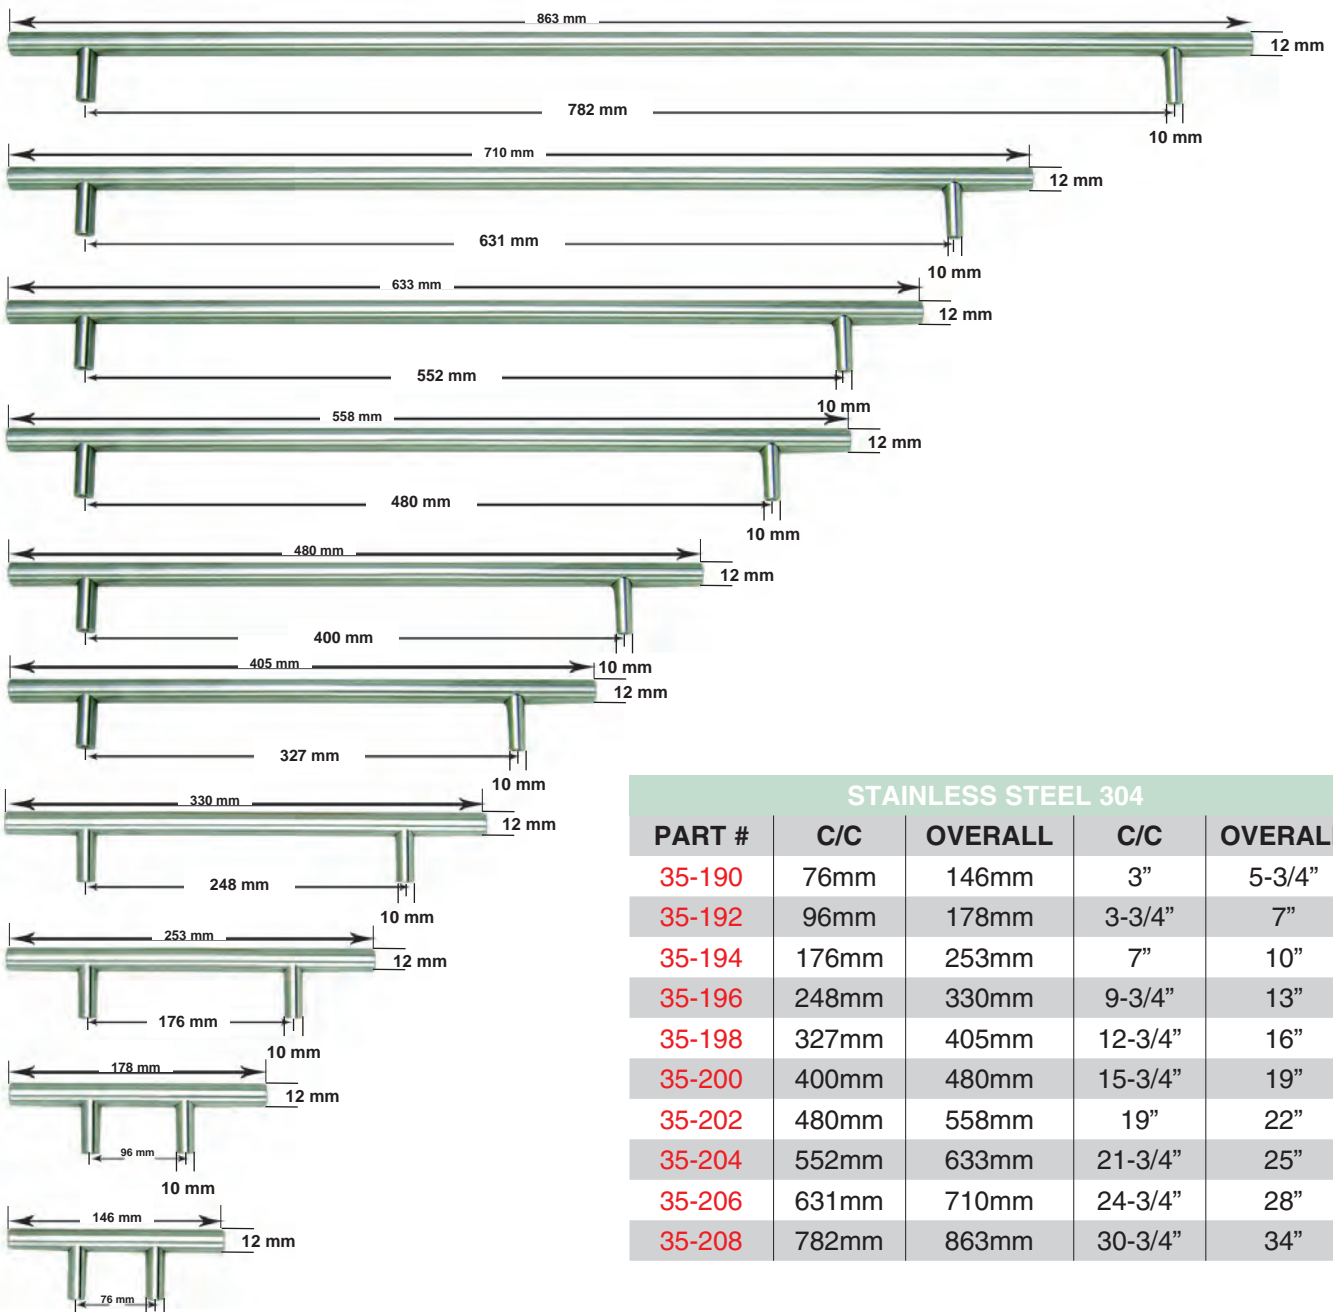

STAINLESS STEEL 304

PART #	C/C	OVERALL	C/C	OVERALL
35-190	76mm	146mm	3"	5-3/4"
35-192	96mm	178mm	3-3/4"	7"
35-194	176mm	253mm	7"	10"
35-196	248mm	330mm	9-3/4"	13"
35-198	327mm	405mm	12-3/4"	16"
35-200	400mm	480mm	15-3/4"	19"
35-202	480mm	558mm	19"	22"
35-204	552mm	633mm	21-3/4"	25"
35-206	631mm	710mm	24-3/4"	28"
35-208	782mm	863mm	30-3/4"	34"