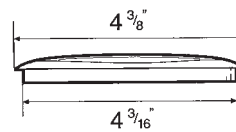

FLUSH MOUNT