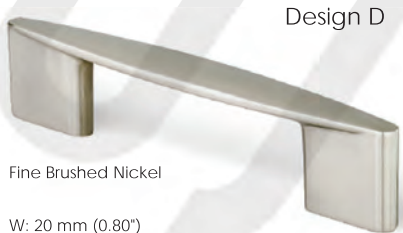

Molding,  
Carvings

Tools

Adhesives  
Solvents  
Abrasives

Chemicals  
Staples  
Screws

Fine Brushed Nickel

W: 16 mm (0.65")  
P: 23 mm (0.90")

Fine Brushed Nickel

W: 20 mm (0.80")  
P: 30 mm (1.20")