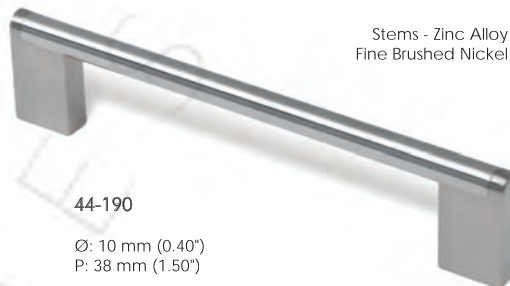

These pulls are slanted on a 60° angle.

Stems - Zinc Alloy  
Fine Brushed Nickel

44-190

Ø: 10 mm (0.40")  
P: 38 mm (1.50")

stocked in 10 different lengths

44-187 *	OL: 90 mm (3.55")	CC: 2.75"
44-188	OL: 148 mm (5.85")	CC: 128 mm (5.00")
44-189 *	OL: 96 mm (3.75")	CC: 3"
44-190	OL: 180 mm (7.10")	CC: 160 mm (6.30")
44-191 *	OL: 109 mm (4.30")	CC: 3.5"
44-192	OL: 212 mm (8.35")	CC: 192 mm (7.55")
44-193 *	OL: 122 mm (4.80")	CC: 4"
44-194	OL: 308 mm (12.15")	CC: 288 mm (11.35")
44-196	OL: 372 mm (14.65")	CC: 352 mm (13.85")
44-198	OL: 468 mm (18.45")	CC: 448 mm (17.65")