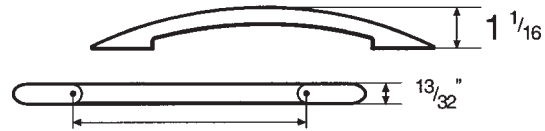

## PLASTIC ECONOMY VIPER HANDLE

3-3/4" or 96 mm	5" or 128 mm	COLOR
37-300	37-330	White
37-304	37-334	Black
37-302	37-332	Gray