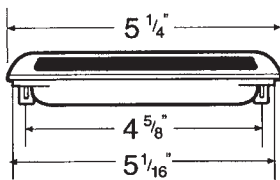

PLASTIC FLUSH PULLS

Furniture Hardware

Pulls & Knobs

Lighting

Grommets

Locks, Lock Systems

Molding, Carvings

Tools

Adhesives Solvents Abrasives

Chemicals Staples Screws

JUMBO FLUSH MOUNT PLASTIC

ORDER NUMBER	FINISH
35-462	POLISHED CHROME
35-464	SATIN CHROME
35-466	POLISHED BRASS

CONFORMS TO ADA
& ANSI CODES