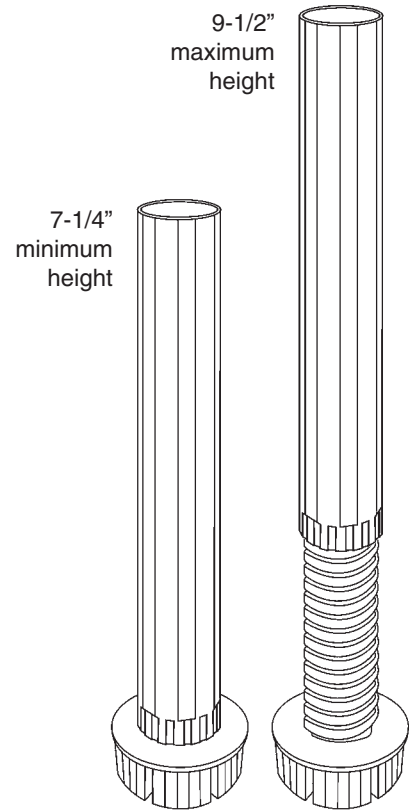

## Metal Legs

- Individually Bagged
- Weight Rating 1000 Lbs Per Set

110mm Leg With Height Adjustment

ORDER NUMBER  
55-250 ..... SATIN CHROME

ORDER NUMBER  
55-252 ..... Matte Chrome  
55-256 ..... Polished Chrome

### SQUARE NICKEL BSN CABINET LEG

- Material: Iron
- Finished: Brushed Satin Nickel
- Height: Adjustable 147mm to 155mm

Order Number ..... 55-260

# LEG LEVELERS

## Production Leg Levelers

Screw-On  
Order Number  
**23-426**

Expandable Dowel  
Order Number  
**23-434**

SIZE 15mm

Order Number  
**23-436**

Order Number  
**23-438**

Order Number  
**23-428**

CLIP WITH  
ADHESIVE  
& SPLINE  
Order Number  
**23-432**