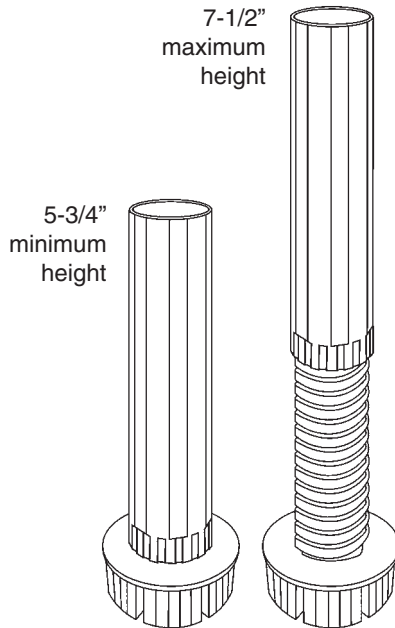

110mm Leg With Height Adjustment

### SQUARE NICKEL BSN CABINET LEG

- Material: Iron
- Finished: Brushed Satin Nickel
- Height: Adjustable 147mm to 155mm

Order Number ..... 55-260

# LEG LEVELERS

## Production Leg Levelers

Screw-On  
Order Number  
**23-426**

Expandable Dowel  
Order Number  
**23-434**

SIZE 15mm

Order Number  
**23-436**

Order Number  
**23-438**

Order Number  
**23-428**

CLIP WITH  
ADHESIVE  
& SPLINE  
Order Number  
**23-432**