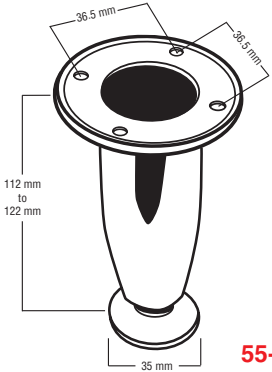

# LEG LEVELERS

## Metal Legs

- Individually Bagged
- Weight Rating 1000 Lbs Per Set

110mm Leg With Height Adjustment

ORDER NUMBER  
55-250 ..... SATIN CHROME

ORDER NUMBER  
55-252 ..... Matte Chrome  
55-256 ..... Polished Chrome

110mm Leg With Height Adjustment

### SQUARE NICKEL BSN CABINET LEG

- Material: Iron
- Finished: Brushed Satin Nickel
- Height: Adjustable 147mm to 155mm

Order Number ..... 55-260