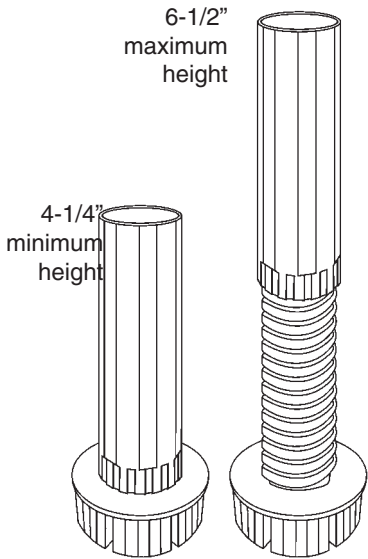

## Metal Legs

- Individually Bagged
- Weight Rating 1000 Lbs Per Set

110mm Leg With Height Adjustment

ORDER NUMBER  
55-250 ..... SATIN CHROME

ORDER NUMBER  
55-252 ..... Matte Chrome  
55-256 ..... Polished Chrome

### SQUARE NICKEL BSN CABINET LEG

- Material: Iron
- Finished: Brushed Satin Nickel
- Height: Adjustable 147mm to 155mm

Order Number ..... 55-260

# LEG LEVELERS

## Production Leg Levelers

Screw-On  
Order Number  
**23-426**

Expandable Dowel  
Order Number  
**23-434**

SIZE 15mm

Order Number  
**23-436**

Order Number  
**23-438**

Order Number  
**23-428**

CLIP WITH  
ADHESIVE  
& SPLINE  
Order Number  
**23-432**