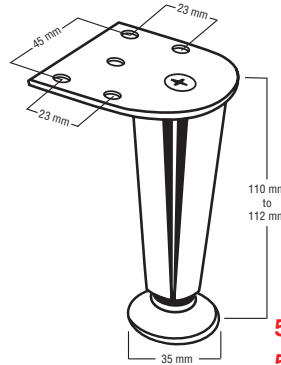

## Metal Legs

- Individually Bagged
- Weight Rating 1000 Lbs Per Set

110mm Leg With Height Adjustment

ORDER NUMBER  
55-250 ..... SATIN CHROME

ORDER NUMBER  
55-252 ..... Matte Chrome  
55-256 ..... Polished Chrome

110mm Leg With Height Adjustment

### SQUARE NICKEL BSN CABINET LEG

- Material: Iron
- Finished: Brushed Satin Nickel
- Height: Adjustable 147mm to 155mm

Order Number ..... 55-260

### TWO INCH THICK ROUND BSN CABINET LEG

- Material: Iron
- Finished: Brushed Satin Nickel
- Height: Adjustable 152mm to 162mm

Order Number ..... 55-254

ORDER NUMBER  
43-184 ..... Matte Black  
43-186 ..... Polished Chrome  
43-188 ..... White  
43-190 ..... Satin Chrome