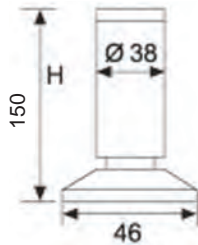

110mm Leg With Height Adjustment

### SQUARE NICKEL BSN CABINET LEG

- Material: Iron
- Finished: Brushed Satin Nickel
- Height: Adjustable 147mm to 155mm

Order Number ..... 55-260

### FLUTED DESIGN CABINET LEG

- Material: Aluminum Alloy
- Finished: Polished Chrome
- Height: 150mm

Order Number ..... 55-262

### 38MM ROUND ALUMINUM CABINET

- Material: Aluminum Alloy
- Finish: Matt Aluminum
- Height: 150mm

Order Number ..... 55-258