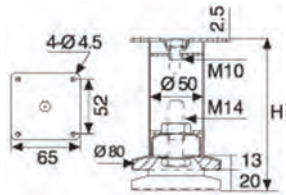

110mm Leg With Height Adjustment

### SQUARE NICKEL BSN CABINET LEG

- Material: Iron
- Finished: Brushed Satin Nickel
- Height: Adjustable 147mm to 155mm

Order Number ..... 55-260

### 38MM ROUND ALUMINUM CABINET

- Material: Aluminum Alloy
- Finish: Matt Aluminum
- Height: 150mm

Order Number ..... 55-258

### TWO INCH THICK ROUND BSN CABINET LEG

- Material: Iron
- Finished: Brushed Satin Nickel
- Height: Adjustable 152mm to 162mm

Order Number ..... 55-254

ORDER NUMBER  
43-184 ..... Matte Black  
43-186 ..... Polished Chrome  
43-188 ..... White  
43-190 ..... Satin Chrome