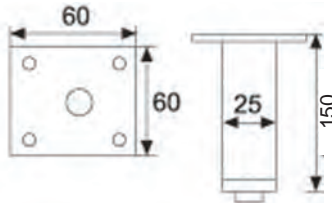

## Metal Legs

- Individually Bagged
- Weight Rating 1000 Lbs Per Set

110mm Leg With Height Adjustment

ORDER NUMBER  
55-250 ..... SATIN CHROME

ORDER NUMBER  
55-252 ..... Matte Chrome  
55-256 ..... Polished Chrome

110mm Leg With Height Adjustment

### SQUARE NICKEL BSN CABINET LEG

- Material: Iron
- Finished: Brushed Satin Nickel
- Height: Adjustable 147mm to 155mm

Order Number ..... 55-260