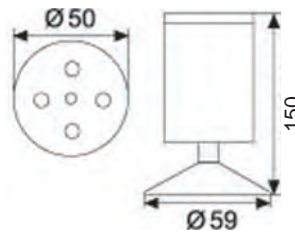

FLUTED DESIGN CABINET LEG

- Material: Aluminum Alloy
- Finished: Polished Chrome
- Height: 150mm

Order Number 55-262